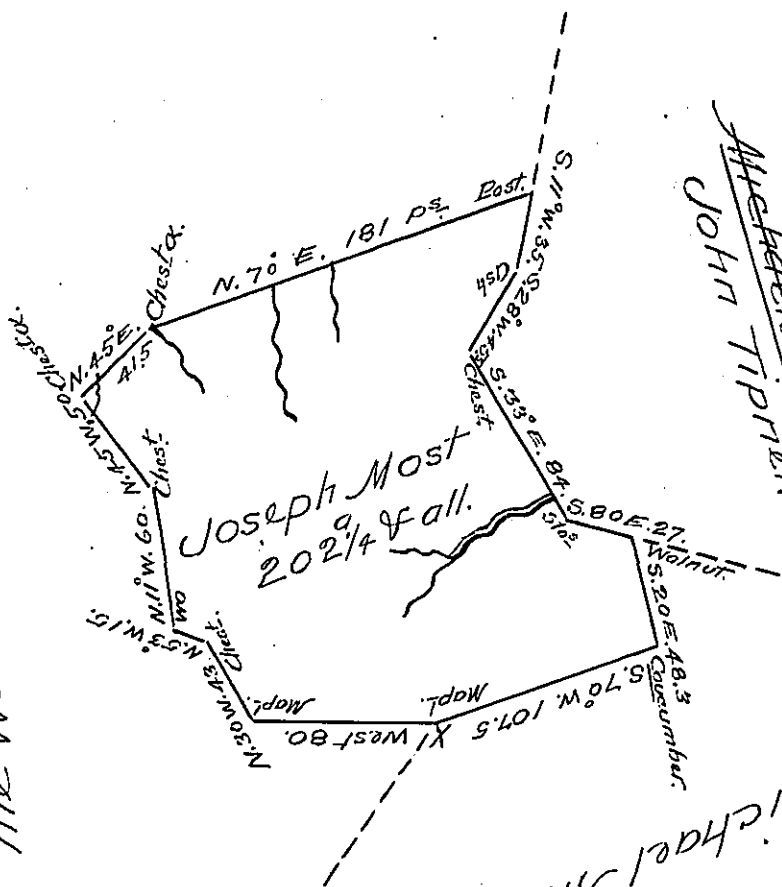

McConnells Mountain Surveys
Joins this side the Names of
The Warrantees unknown to me.

~~Michael Miller~~
JOHN TIPNER.

Michael Miller.

Situate on the waters of Elklick Creek in Elklick
Township late Bedford now Somerset County and surveyed
by Alexander McClean Esq. late deputy surveyor the 23^d
day of May 1795 In pursuance of a warrant dated
the 8th day of May 1795.

And Certified the 4th day of February 1803.

P^r John McClean Deputy

To Samuel Cochran Esquire
Surveyor General.

IN TESTIMONY that the above is a copy of the original remaining on file in
the Department of Internal Affairs of Pennsylvania, made
conformably to an Act of Assembly approved the 16th day of
February, 1833, I have hereunto set my Hand and caused
the Seal of said Department to be affixed at Harrisburg,
this Twentieth day of December 1905.